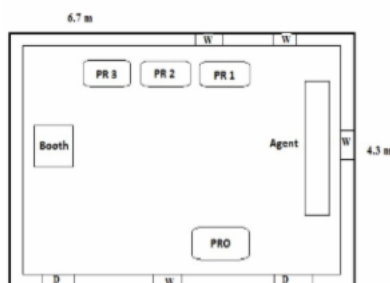

নির্বাচক নিবন্ধন আধিকারিকের স্বাক্ষর

Nazri Naksha

Google Map View

Polling Station Building Front View

Polling Station Front View

Cad View

| Basic Minimum Facility | Water | Ramp | Plug Point | Toilet | Health Care |
|------------------------|-------|------|------------|--------|-------------|
|                        | ✓     |      | ✓          | ✓      | ✓           |