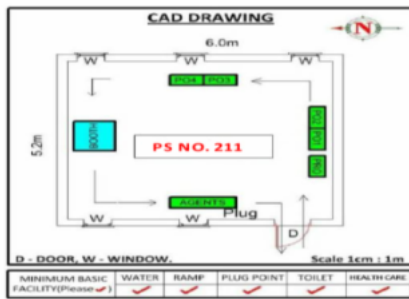

Nazri Naksha

Google Map View

Polling Station Building Front View

Polling Station Front View

Cad View

Key MAP View