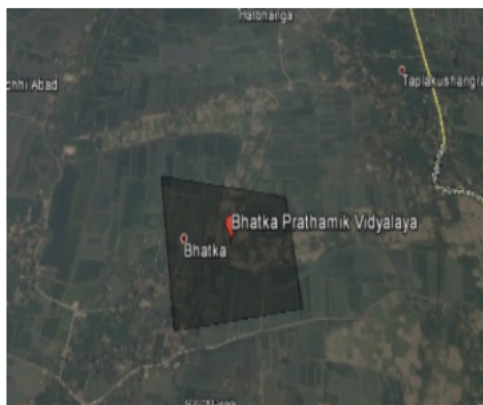

Nazri Naksha

Google Map View