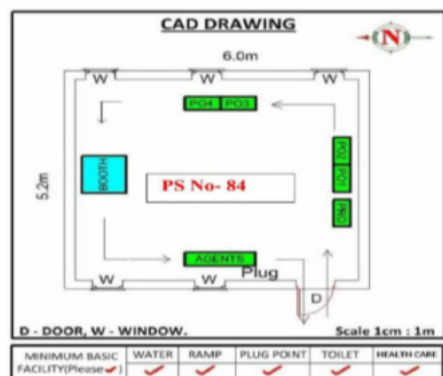

Nazri Naksha

Google Map View

Polling Station Building Front View

Polling Station Front View

Cad View

Key MAP View