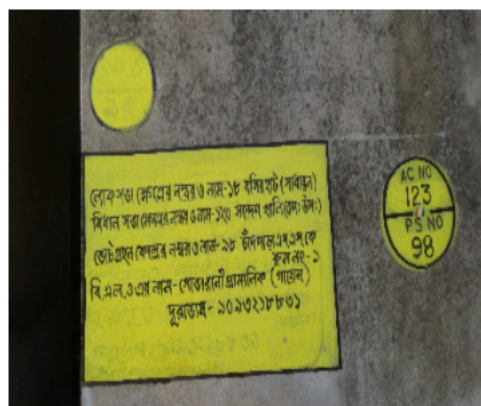

Polling Station Building Front View

Polling Station Front View