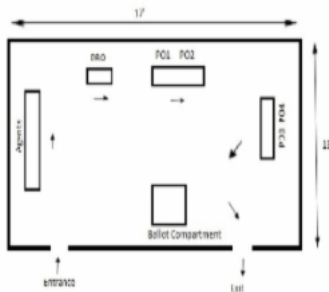

Cad View

Key MAP View

Minimum Basic	Water	Ramp	Plug Points	Toilet	Health Care
Plaster ✓	✓	✓	✓	✓