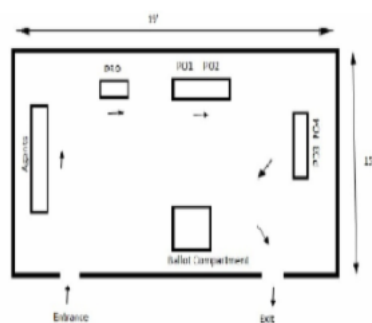

Cad View

Key MAP View

Minimum Basic	Water	Ramp	Plug Points	Toilet	Health Care
Please ✓	✓	✓	✓	✓