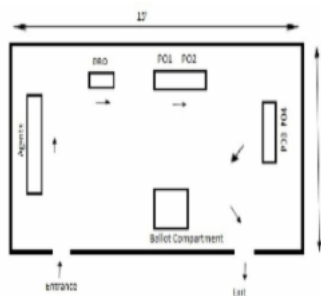

Cad View

Key MAP View

Minimum Basic	Water	Ramp	Plug Points	Toilet	Health Care
Fluase ✓		✓	✓	✓