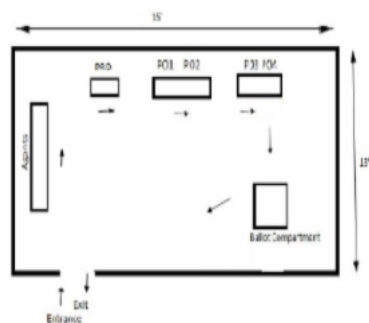

Cad View

Key MAP View

Minimum Basic	Water	Ramp	Plug Points	Toilet	Health Care
Please ✓	✓	✓		✓