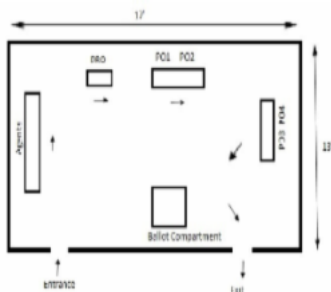

Cad View

Key MAP View

Minimum Basic	Water	Ramp	Plug Points	Toilet	Health Care
Planned	✓	✓	✓	✓