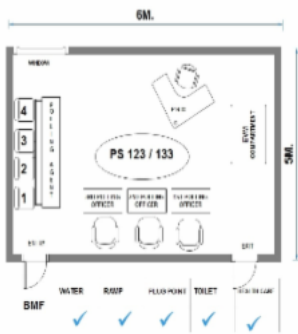

Nazri Naksha

Google Map View

Polling Station Building Front View

Polling Station Front View

Cad View

Key MAP View