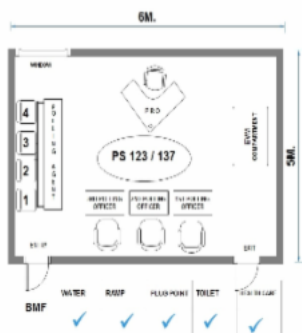

Nazri Naksha

Google Map View

Polling Station Building Front View

Polling Station Front View

Cad View

Key MAP View