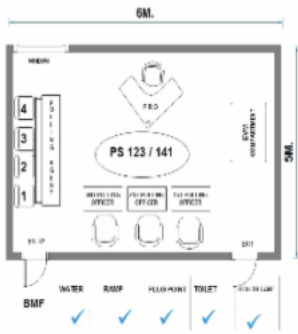

Nazri Naksha

Google Map View

Polling Station Building Front View

Polling Station Front View

Cad View

Key MAP View