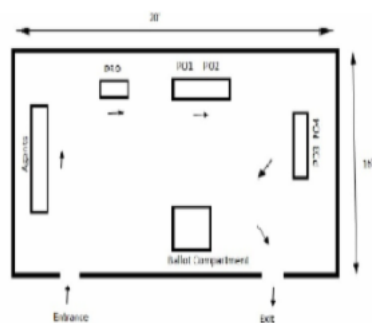

Cad View

Key MAP View

Minimum Basic	Water	Ramp	Plug Points	Toilet	Health Care
Please ✓	✓			✓