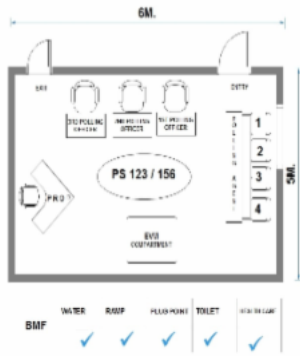

Nazri Naksha

Google Map View

Polling Station Building Front View

Polling Station Front View

Cad View

Key MAP View