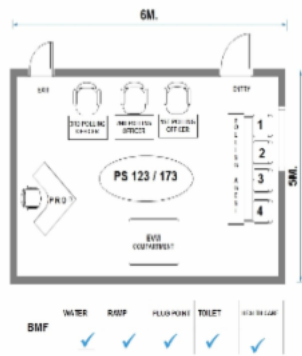

Nazri Naksha

Google Map View

Polling Station Building Front View

Polling Station Front View

Cad View

Key MAP View