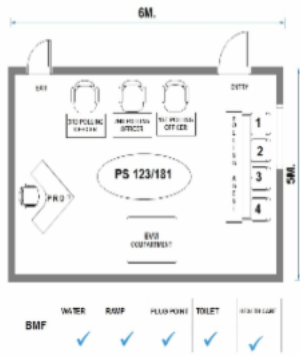

Nazri Naksha

Google Map View

S25A123P181

Polling Station Building Front View

Polling Station Front View

Cad View

Key MAP View