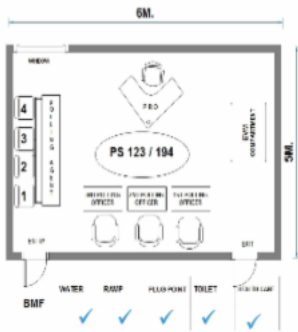

Nazri Naksha

Google Map View

Polling Station Building Front View

Polling Station Front View

Cad View

Key MAP View