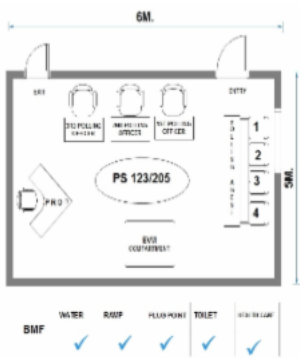

Nazri Naksha

Google Map View

Polling Station Building Front View

Polling Station Front View

Cad View

Key MAP View