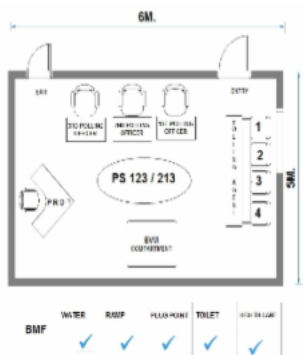

Nazri Naksha

Google Map View

Polling Station Building Front View

Polling Station Front View

Cad View

Key MAP View