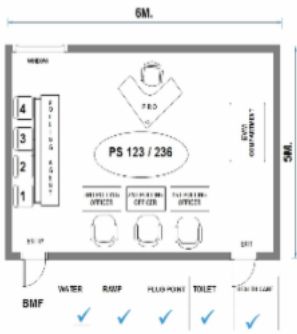

Nazri Naksha

Google Map View

Polling Station Building Front View

Polling Station Front View

Cad View

Key MAP View