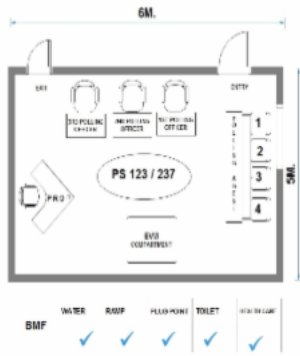

Nazri Naksha

Google Map View

Polling Station Building Front View

Polling Station Front View

Cad View

Key MAP View