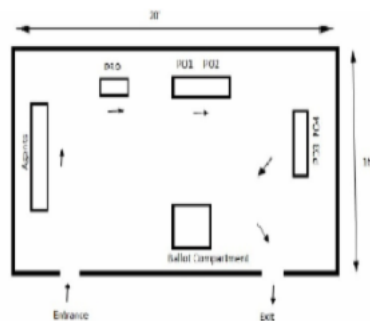

Cad View

Key MAP View

Minimum Basic	Water	Ramp	Plug Points	Toilet	Health Care
Please ✓	✓	✓		✓