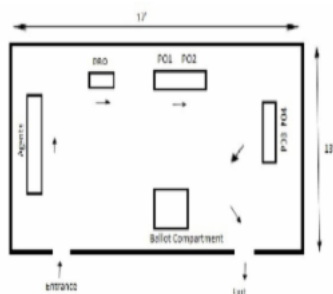

Cad View

Key MAP View

Minimum Basic	Water	Ramp	Plug Points	Toilet	Health Care
Present	✓	✓		✓