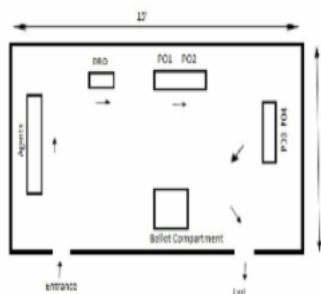

Cad View

Key MAP View

Minimum Basic	Water	Ramp	Plug Points	Toilet	Health Care
Present ✓	✓	✓		✓