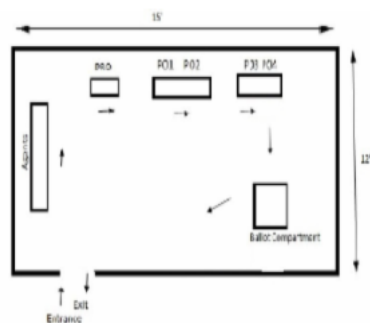

Cad View

Key MAP View

Minimums	Water	Bank	Plug Points	Toilet	Health Care
Please ✓		✓	✓	✓