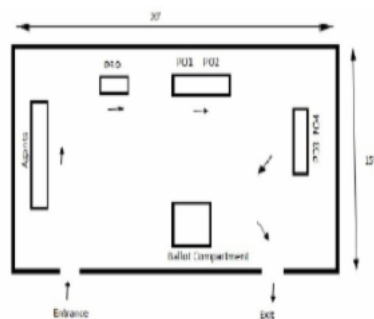

Cad View

Key MAP View

Minimum Basic	Water	Ramp	Plug Points	Toilet	Health Care
Please ✓	✓	✓	✓	✓