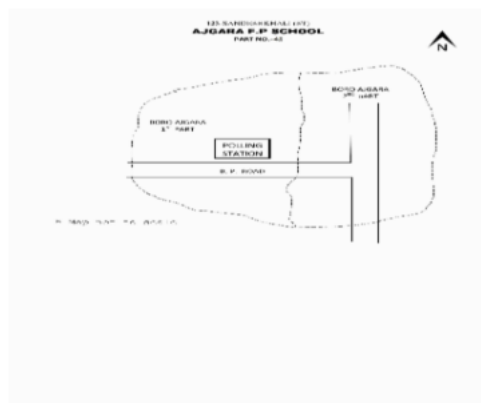

Nazri Naksha

Google Map View

AC 123 P-45

S25A123P044

Polling Station Building Front View

Polling Station Front View

Cad View

Key MAP View

Minimum Basic	Water	Ramp	Plug Points	Toilet	Health Care
Phase ✓	✓	✓		✓