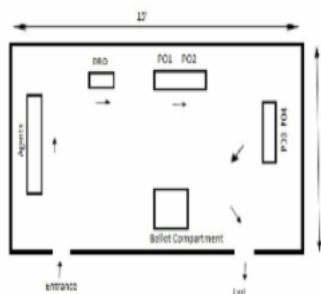

Cad View

Key MAP View

Minimum Basic	Water	Ramp	Plug Points	Toilet	Health Care
Phase ✓	✓	✓		✓