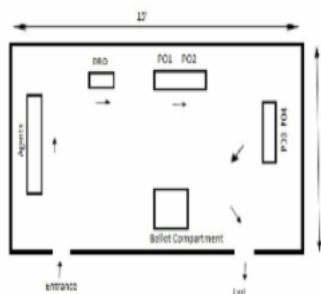

Cad View

Key MAP View

Minimum Basic	Water	Ramp	Plug Points	Toilet	Health Care
Present	✓	✓		✓