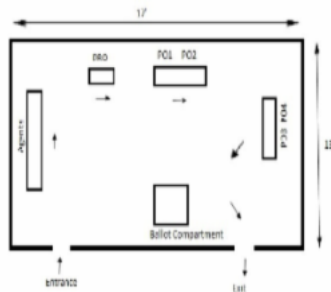

Cad View

Key MAP View

Minimum Basic	Water	Ramp	Plug Points	Toilet	Health Care
None ✓	✓	✓		✓