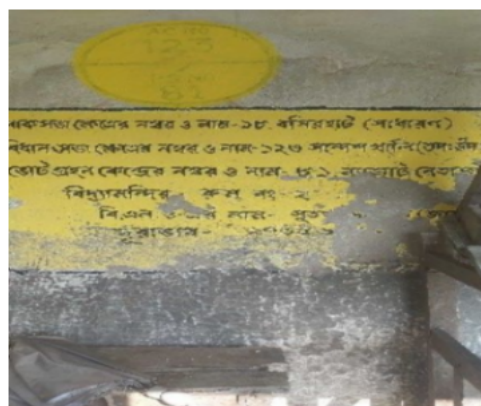

Polling Station Building Front View

Polling Station Front View