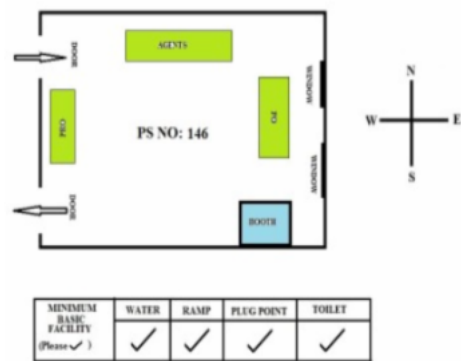

Nazri Naksha

Google Map View

Polling Station Building Front View

Polling Station Front View

Cad View

Key MAP View