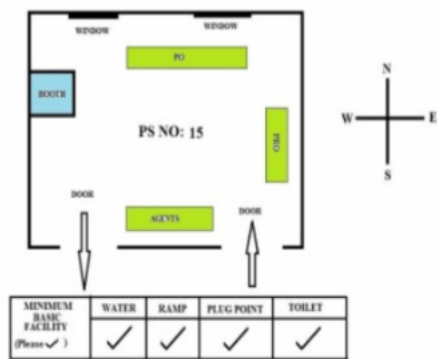

Nazri Naksha

Google Map View

Polling Station Building Front View

Polling Station Front View

Cad View

Key MAP View