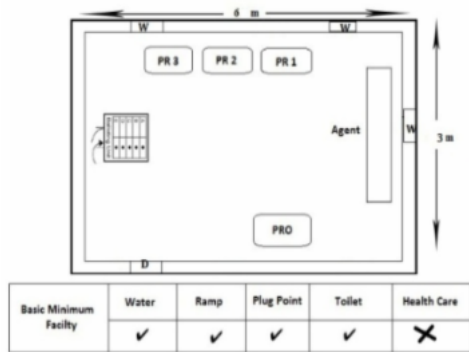

Nazri Naksha

Google Map View

Polling Station Building Front View

Polling Station Front View

Cad View

Key MAP View