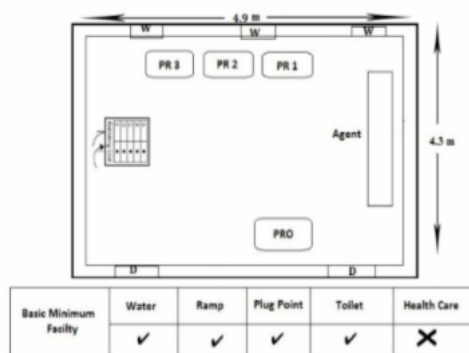

Nazri Naksha

Google Map View

Polling Station Building Front View

Polling Station Front View

Cad View

Key MAP View