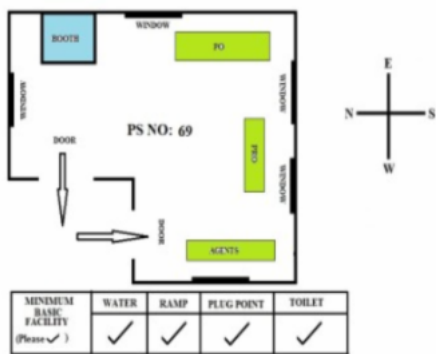

Nazri Naksha

Google Map View

Polling Station Building Front View

Polling Station Front View

Cad View

Key MAP View