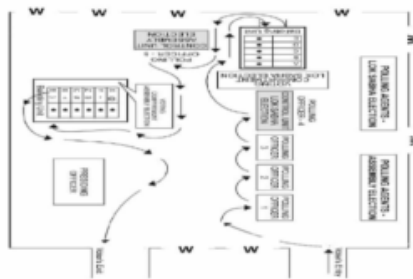

Cad View

Key MAP View

126/157-Katachak Nabo Adarsha P.P. School