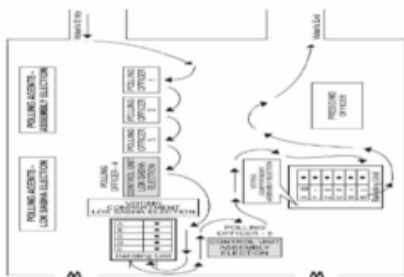

Nazri Naksha

Google Map View

Polling Station Building Front View

Polling Station Front View

Cad View

Key MAP View