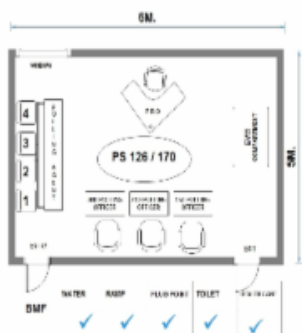

Nazri Naksha

Google Map View

Polling Station Building Front View

Polling Station Front View

Cad View

Key MAP View