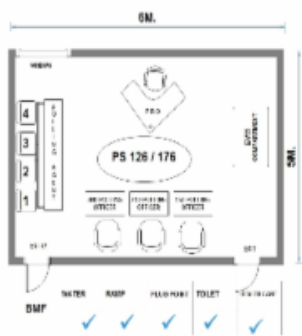

Nazri Naksha

Google Map View

Polling Station Building Front View

Polling Station Front View

Cad View

Key MAP View