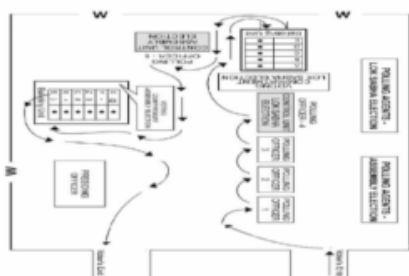

Cad View

Key MAP View

126/202-Kanthaloria F.P. School