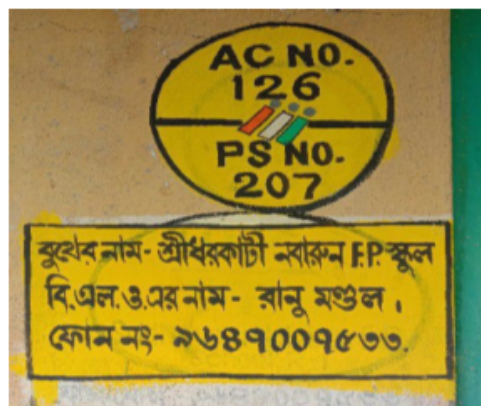

Polling Station Building Front View

Polling Station Front View