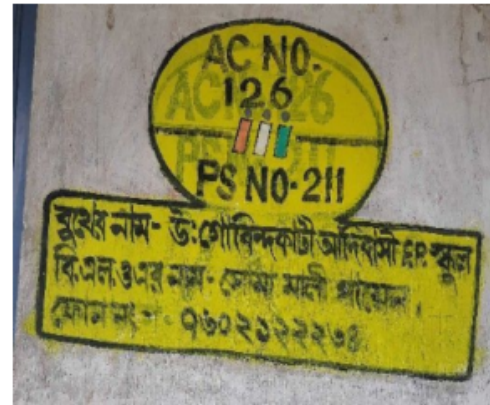

Polling Station Building Front View

Polling Station Front View