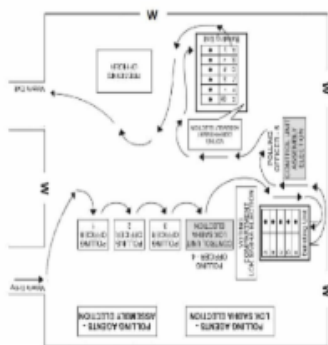

Cad View

Key MAP View

222, 4th, Madhyakul Adalati F.P. School