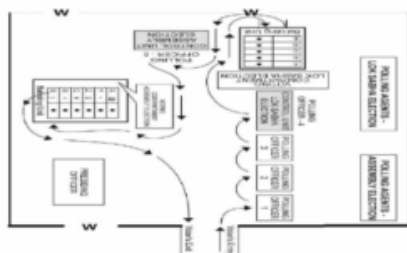

Cad View

Key MAP View

326/238-Hemnagar Uchha Vidyalaya