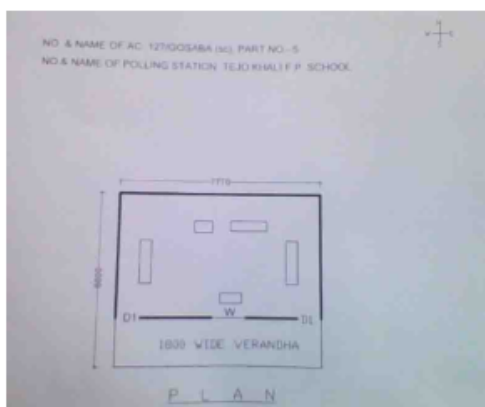

Nazri Naksha

Google Map View

Polling Station Building Front View

Polling Station Front View

Cad View

Key MAP View