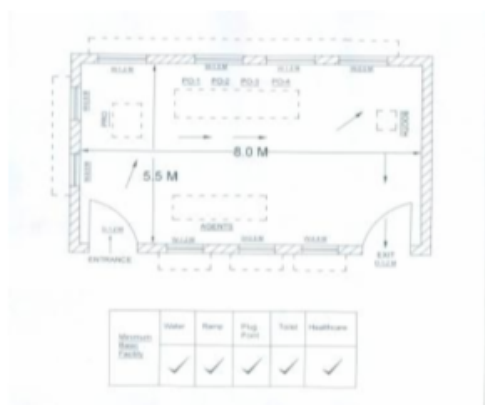

Nazri Naksha

Google Map View

Polling Station Building Front View

Polling Station Front View

Cad View

Key MAP View