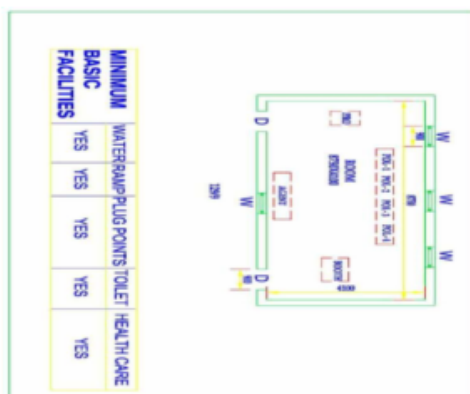

Nazri Naksha

Google Map View

Polling Station Building Front View

Polling Station Front View

Cad View

Key MAP View