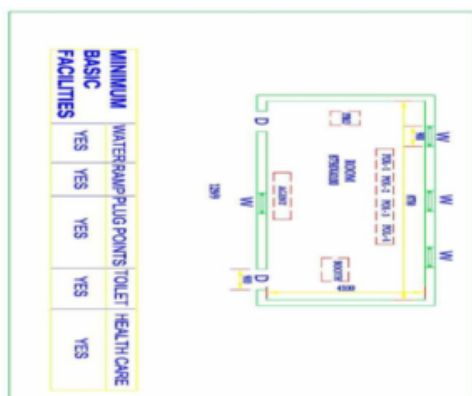

Nazri Naksha

Google Map View

Polling Station Building Front View

Polling Station Front View

Cad View

Key MAP View