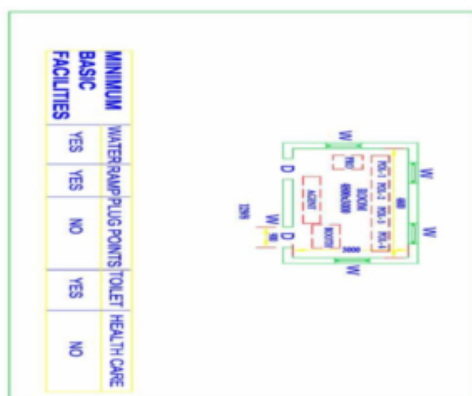

Nazri Naksha

Google Map View

Polling Station Building Front View

Polling Station Front View

Cad View

Key MAP View